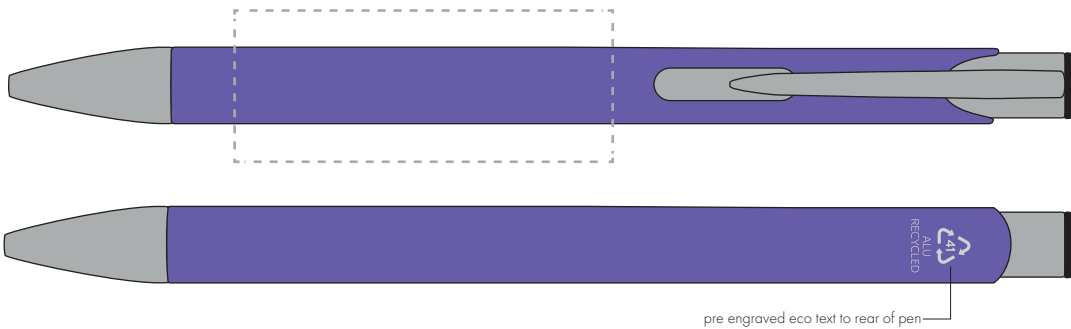

Your Ref:	Quantity:	Product Code: TPC982001
Our Ref:	Version: 1	Product Colour: PURPLE

**PRINTING CONCERNS:**

We stock this item in the following colours

**PANTONE REFERENCE(S)**

● Engrave

ARTWORK SCALE 100%

ARTWORK SCALE 100%

Rotary Engrave Area:  
50mm x 20mmProduct Image for visualisation  
- colours may vary**The dashed line is to demonstrate print area and will not appear on your printed item****PLEASE NOTE:**